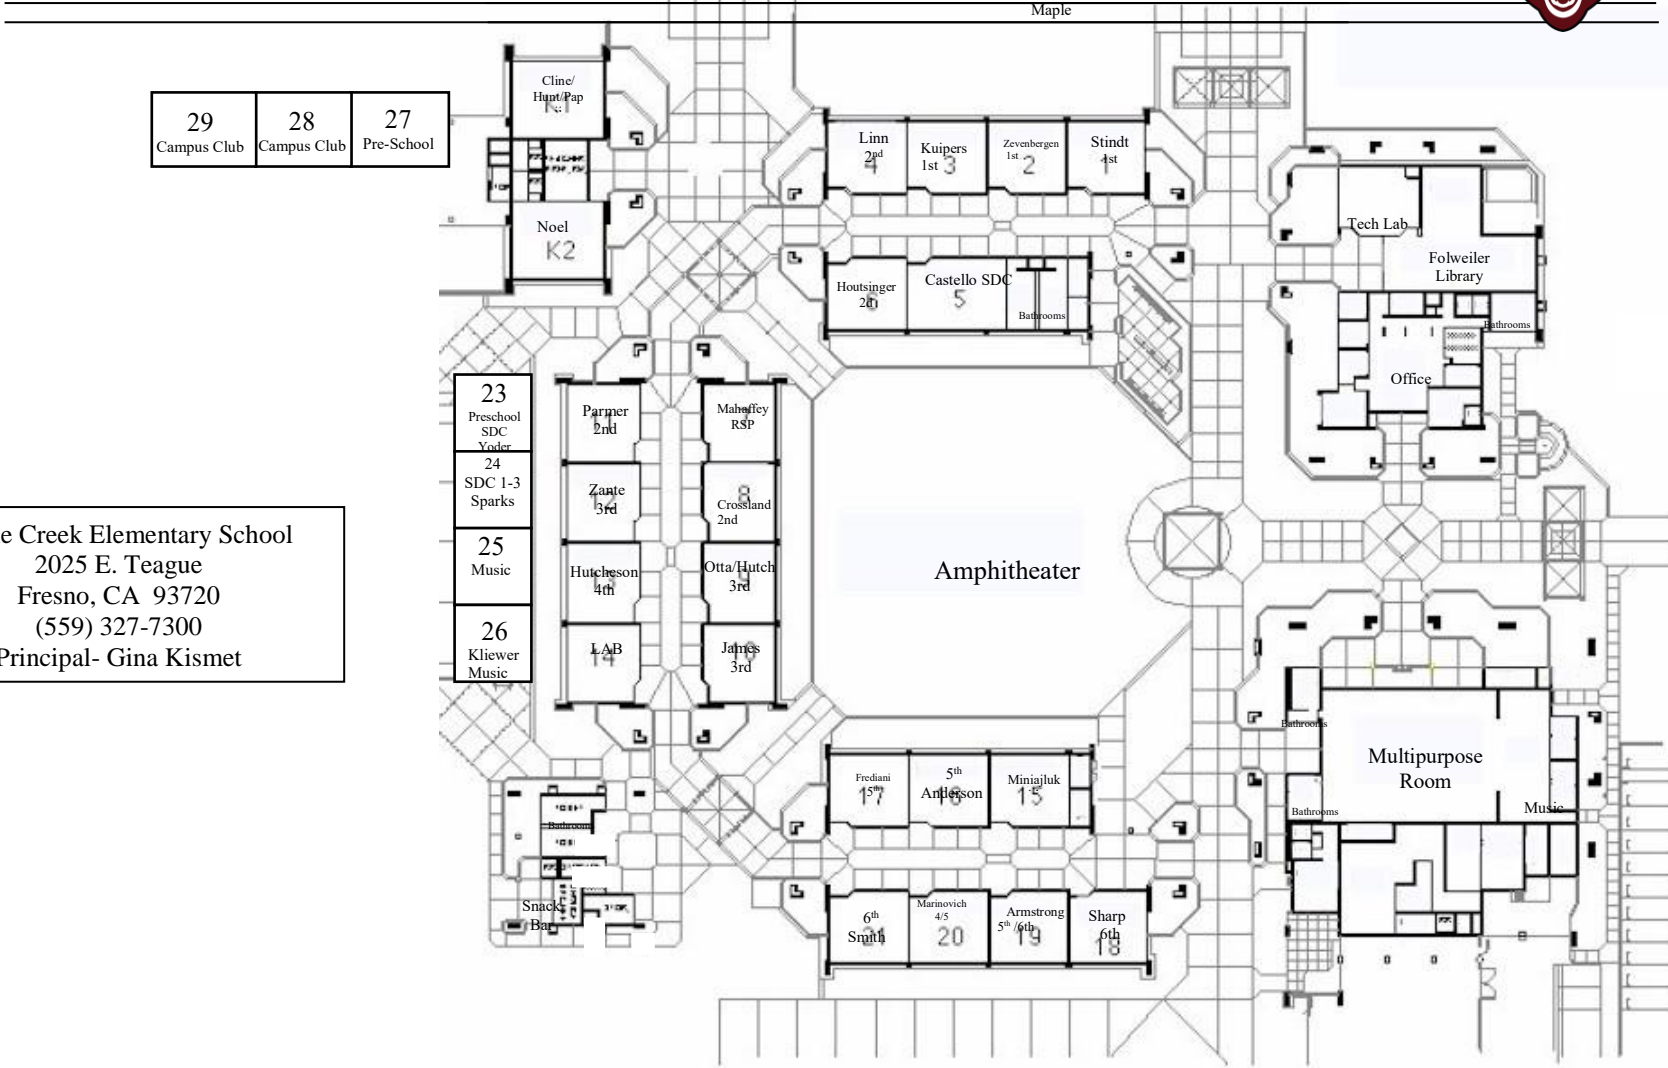

Maple Creek Campus Map 2018-19

29 Campus Club	28 Campus Club	27 Pre-School
-------------------	-------------------	------------------

Maple Creek Elementary School
2025 E. Teague
Fresno, CA 93720
(559) 327-7300
Principal- Gina Kismet