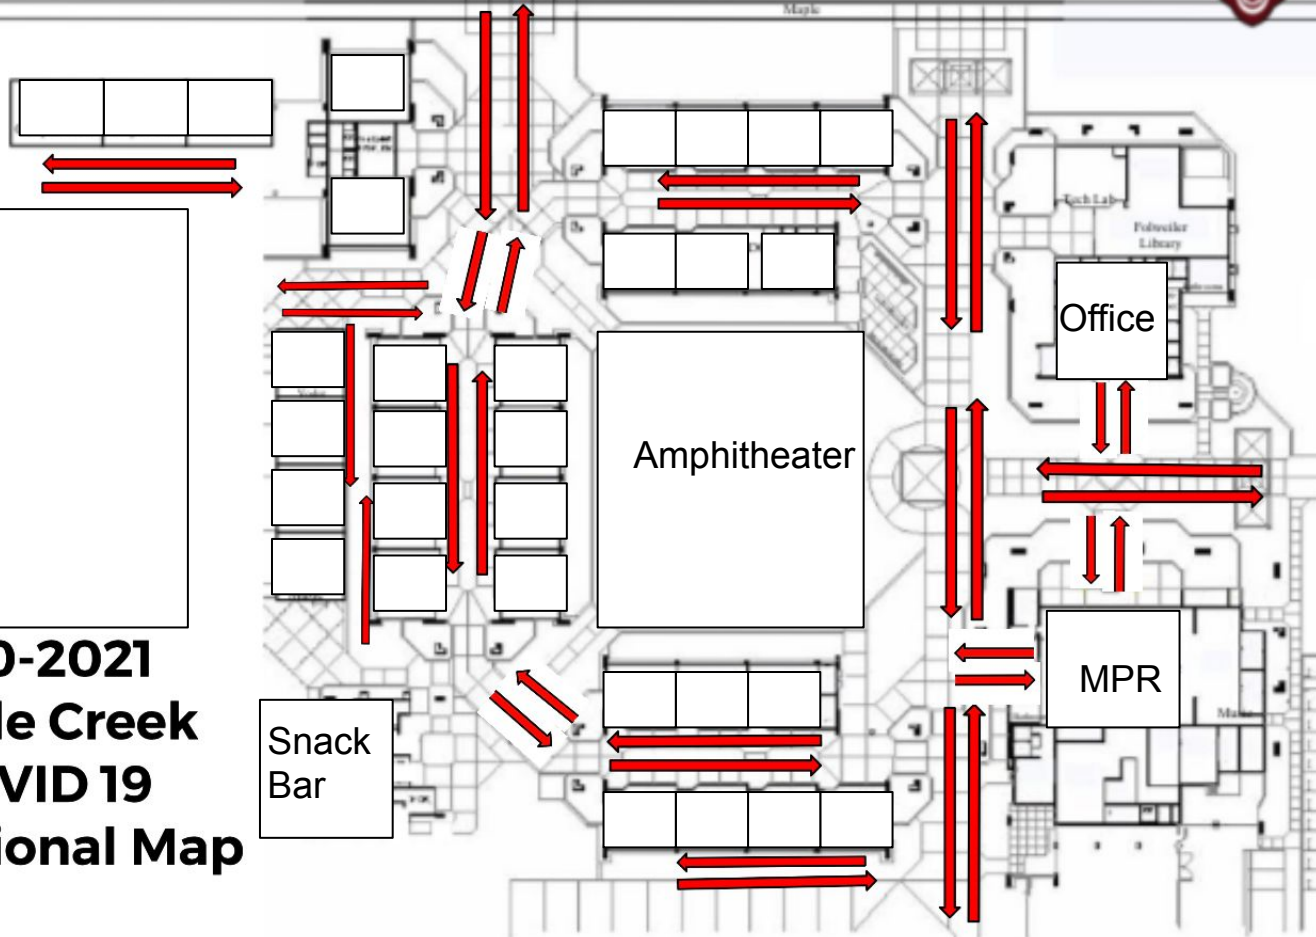

Maple Ave.

Teague Ave.

**2020-2021  
Maple Creek  
COVID 19  
Directional Map**

Snack Bar

Office

Amphitheater

MPR